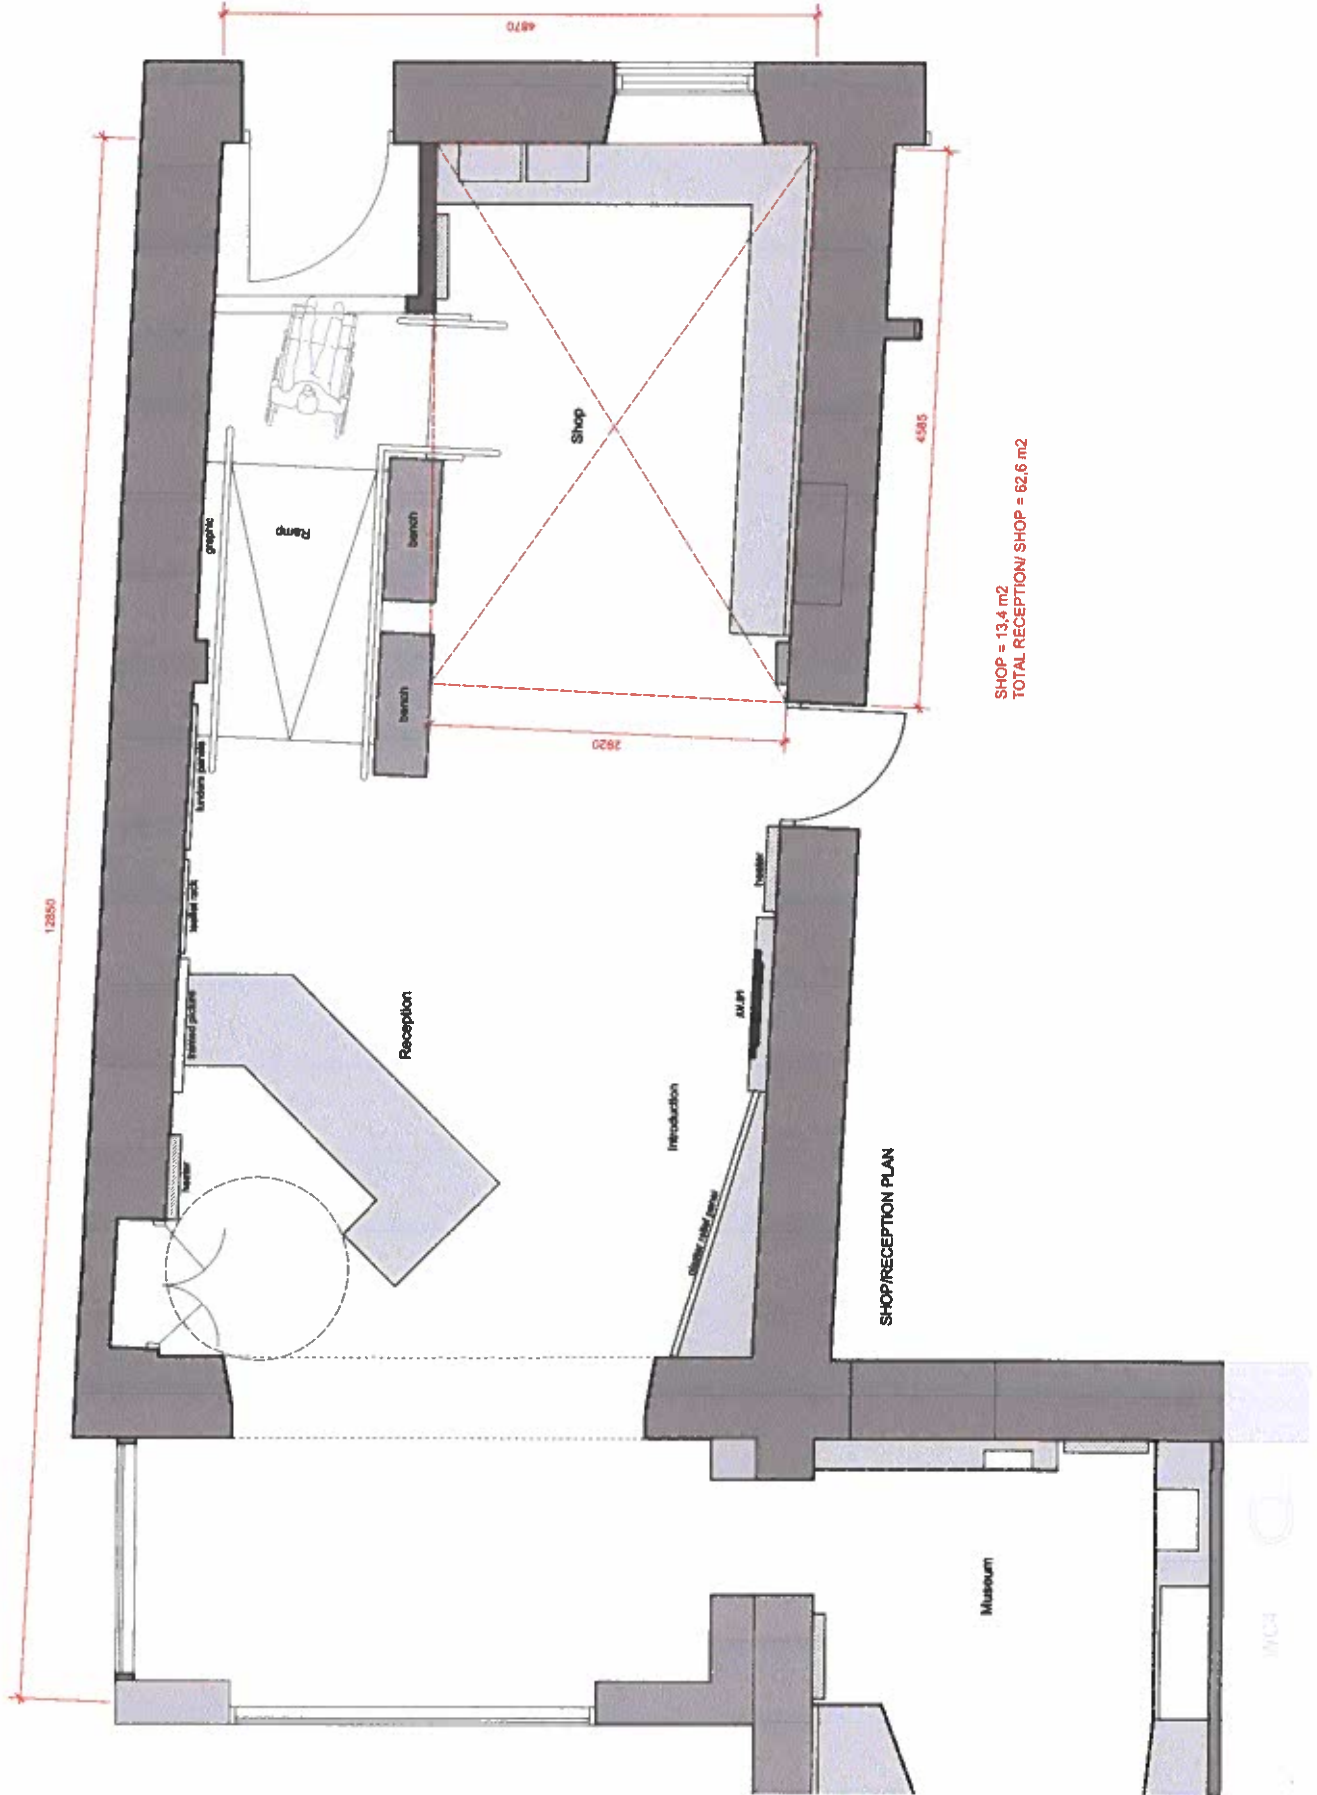

FOR INFORMATION
18.01321

SHOP = 13,4 m²
TOTAL RECEPTION/ SHOP = 62,6 m²

**DAVID CAMPBELL
DESIGN CONSULTANT**

12 Manning Grove, Millersburg OH 43084
Tel: 614.887.4447

Client: TRIMONTIUM TRUST

Project: TRIMONTIUM MUSEUM
RECEPTION PROJECT

Title: RECEPTION SHOP PLAN

Date: 18-05-11	Scale: 1:20 @ A3	Drawn: AC
Checked by:		

Revision: 2078_101